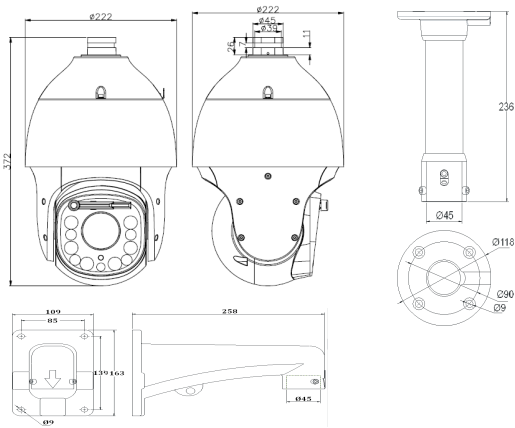

Dimension (unit:mm)

Weight

4.8KG (IP PTZ Only), 7.5KG (with Packing Box)

(*) Design and specifications are subject to change for product improvements without prior notice.