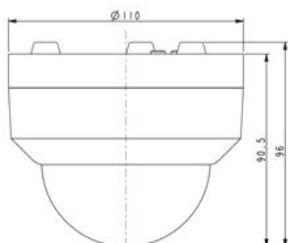

ISO 9001 ISO 14001 RoHS 

BR-PT40DK5M

Outdoor Dome IP Network PTZ 5MP Camera

Features

- H.264/H.265 Compression
- Up to 2592x1944@15fps / 2592x1520@25fps
- Mechanical WDR 140dB
- Smart IR, IR Range: 40m
- 4X Optical Zoom (f=2.8mm--12mm)
- IP66

General

Language	English, Spanish, Korean, Italian, Turkish, Thai, Russian Polish, French, Traditional Chinese, Simplified Chinese
Operating Conditions	Indoor: 0°~ +40° Outdoor: -40°~ +60°
Power Supply	DC12V, POE+
Power Consumption	12.05W(IR OFF)/21.18W(IR ON)
Lightning Protection	Transient voltage 6000V
Impact Protection	IP66
Wiper	N/A
IR LEDs	35µx4PCS
Dimensions	14x14x13(cm)

Dimension (unit:mm)

Weight

1.1Kgs