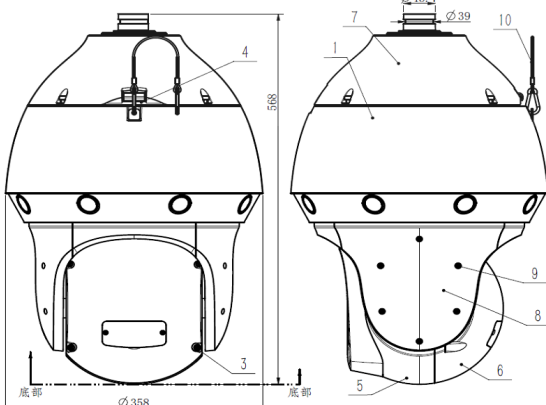

Dimension (unit:mm)

Weight

GW-26kg, NW-16kg

Specifications

ITEM	BR-P800IRA44X-180H
Activate PTZ	support
Auto-tracking	Manual/Auto/Mix
Target Tracking	30
Multiple target tracking	60 targets
Target Switch time	< 1s
Panoramic target tracking	PTZ autotracking on target via set rules
Mark	Support to click to switch on different target and continue tracking
Panoramic 3D Positioning	Auto/Manual, max 6 marks
Tracking Time Adjustable	support
Target Sensitivity	support
Click to Track	support
AEW	support, Laser-White light-speaker-autotracking-VCA
Panoramic VCA	Area Intrusion, cross line, enter, leaving
PTZ VCA	Area Detect: Intrusion/enter/leaving, loitering, crowd, running, parking, Object leaving/abandant, Video mask, Face detection, people counting, On-duty detection
Panoramic Cameras	
Sensor	1/1.9" Progressive Scan CMOS
Resolution	4096 × 1800
Main Stream	50Hz:25fps (4096×1800,3840×1680,2720×1192), 60Hz: 30fps(4096×1800,3840×1680,2720×1192);
Sub Stream	50Hz:25fps(704×320), 60Hz:30fps(704×320);
Third Stream	50Hz:25fps (1280×560), 60Hz: 30fps(1280×560)
Video Compression	265/H.264/MJPEG H.264 Baseline/Main/High Profile
Illumination	Color:0.0004 Lux @(F1.2,AGC ON) BW:0.0001Lux @(F1.2,AGC ON)
Lens	5mm
View Angle	Horizontal 180°
3D DNR	support
HLC	support
Shutter	1s~1/100000s
ROI	7
Image Enhance	EIS,Defog,BLC
PTZ Camera	
Sensor	1/1.9" Progressive Scan CMOS
Resolution	1920 × 1080
Main Stream	50Hz:50fps (1920×1080,1280×960,1280×720), 60Hz:60fps(1920×1080,1280×960,1280×720);
Sub Stream	50Hz:25fps(704×576,352×288,176×144), 60Hz:30fps(704×480,352×240,176×120);
Third Stream	50Hz:25fps(1920×1080,1280×960,1280×720,704×576,352×288,176×144), 60Hz:30fps(1920×1080,1280×960,1280×720,704×480,352×240,176×120)
Illumination	Color:0.0004Lux @(F2.2, AGC ON); BW:0.0001Lux @(F2.2, AGC ON)
Optic Zoom	5-220mm , 44x optic zoom
Zoom Speed	~7s
Horizotal Angle	61.2-2°(wide angle-tele)
minimum photographic distance	100-1000mm(wide angle-tele)
Iris	F1.5 ~ F4.8
Shutter	1s~1/100000s
SNR	≥55dB
3D DNR	support
WDR	≥120dB
HLC	support
Image Enhance	EIS,Defog,BLC
Pan Speed	Manual:0.1°-160°/s, Preset:200°/s
Tilt Speed	Manual:0.1°-120°/s, Preset:200°/s
Preset Accuracy	0.2°
Title Angle	-16~90°
Presets	500
Cruising	16 , each can include 32 presets
Guard Position	support
OSD	16x16, 32x32, 48x48, 64x64, 96x96 Date, Time, Week, Letters, PT direction
Power off backup	support

(*) Design and specifications are subject to change for product improvements without prior notice.