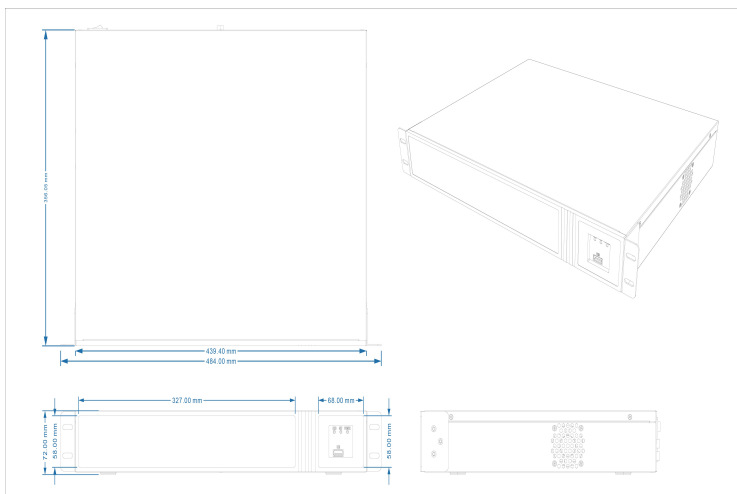

Storage

Interface Type	4SATA Hard Disk Interface (3.5" SATA)
Capacity	Up to 32TB capacity
eSATA	/

General

Language UI	Traditional Chinese, Simplified Chinese, English, Polish, Czech, , Russian, Thai, Hebrew, Arabic, Bulgarian, German, French, Portuguese, Turkic, Spanish, Italian, Hungarian, Romanian, Korean, Dutch, Greek, Vietnamese, Japanese
USB Interface	2USB 2.0 Interfaces
RS485	/
Power Supply	AC 100-240V
Working Environment	-10~55°C/10~90%
(Dimension(W×D×H	72*356*440 (mm)
Weight	7.5kg without HDD

Dimension (unit:mm)

(* Design and specifications are subject to change for product improvements without prior notice.