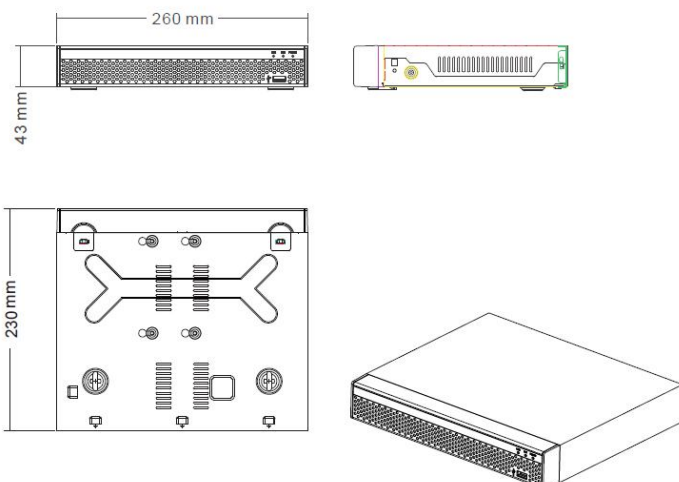

### Features

- Third-party Network Cameras Supported
- Up to 4K Resolution Recording and Playback
- HD and VGA Output, HD Port up to 4K (3840\*2160)
- H.265+/H.265/H.264+/H.264 Video Format
- Support 1 SATA up to 8TB Capacity
- Support 8 Independent PoE Network Interfaces
- CE, FCC

#### Storage

Interface Type	1SATA Hard Disk Interface (2.5"/3.5" SATA)
Capacity	Up to 8TB capacity
eSATA	/

#### General

Language UI	Traditional Chinese, Simplified Chinese, English, Polish, Czech, , Russian, Thai, Hebrew, Arabic, Bulgarian German, French, Portuguese, Turkic, Spanish, Italian, Hungarian, Romanian, Korean, Dutch, Greek, Vietnamese, Japanese
USB Interface	2USB 2.0 Interfaces
RS485	/
Power Supply	DC 52V/1250mA ≤10W Without Hard Disk and POE
Working Environment	-10~55°C/10~90%
(Dimension(W×D×H	43*215*260 (mm)
Weight	2kg(without HDD)

### Dimension (unit:mm)

(\* Design and specifications are subject to change for product improvements without prior notice.