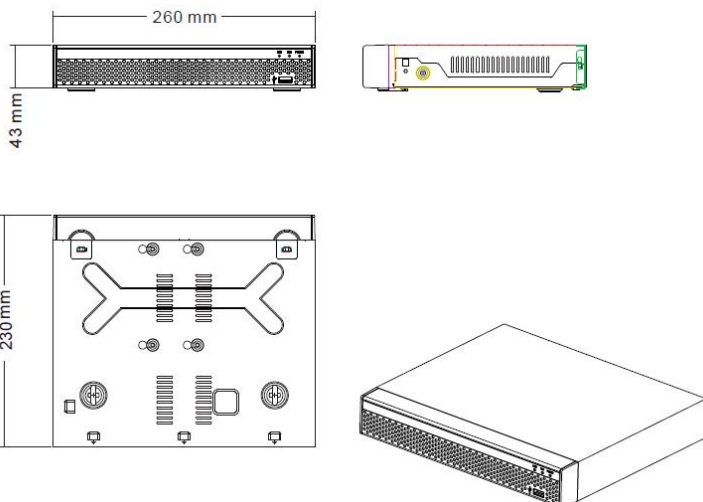

Storage

Interface Type	2SATA Hard Disk Interface (3.5" SATA)
Capacity	Up to 16TB capacity
eSATA	/

General

Language UI	Traditional Chinese, Simplified Chinese, English, Polish, Czech, Russian, Thai, Hebrew, Arabic, Bulgarian, German, French, Portuguese, Turkic, Spanish, Italian, Hungarian, Romanian, Korean, Dutch, Greek, Vietnamese, Japanese
USB Interface	2USB 2.0 Interfaces
RS485	/
Power Supply	DC12V/4A
Working Environment	-10~55°C/10~90%
(Dimension(W×D×H)	46*295*310 (mm)
Weight	3.5kg without HDD

Dimension (unit:mm)

(*) Design and specifications are subject to change for product improvements without prior notice.